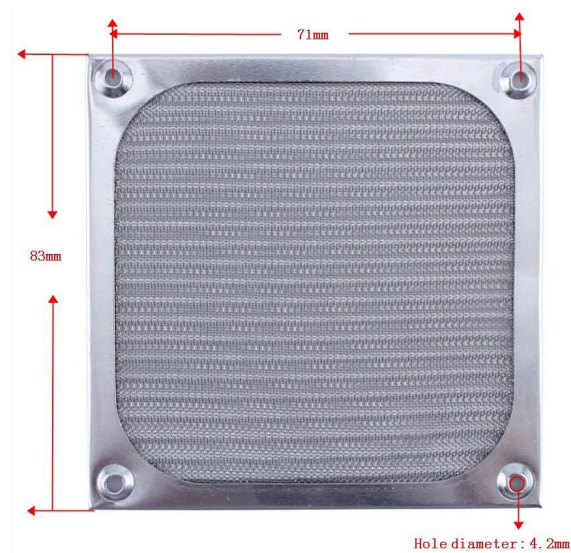

铝包边金属网罩
Metal screen filter

Product Model:	6 cm pc fan filter
Product Size:	60X60 mm
Screw size:	4.5 ± 0.2mm
Applicable fan	6010, 6015, 6020 etc
Product weight:	7g /pc
Hole distance	50 mm

Product Model:	8 cm pc fan filter
Product Size	83X83 mm
Screw size	4.3 ± 0.2mm
Applicable fan	8010, 8015, 8020 etc
Product weight:	12.5g /pc
Hole distance	71mm

铝包边金属网罩
Metal screen filter

Product Model:	9 cm pc fan filter
Product Size	92X92 mm
Screw size:	4.3 ± 0.2mm
Applicable fan:	9010, 9015, 9020 etc
Product weight:	14.5g /pc
Hole distance	82mm

Product Model:	12 cm pc fan filter
Product Size	119X119 mm
Screw size	4.3 ± 0.2mm
Applicable fan:	12025, 12038 etc
Product weight:	12025, 12038 etc
Hole distance	105mm