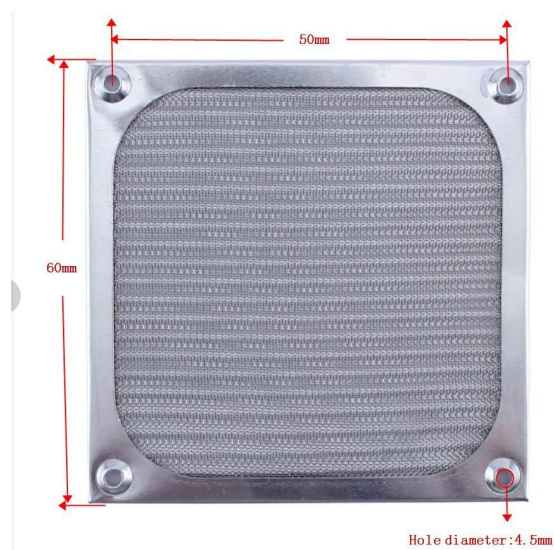

铝包边金属网罩
Metal screen filter

Product Model:	6 cm pc fan filter
Product Size:	60X60 mm
Screw size:	4.5 ± 0.2mm
Applicable fan	6010, 6015, 6020 etc
Product weight:	7g /pc
Hole distance	50 mm

Product Model:	8 cm pc fan filter
Product Size	83X83 mm
Screw size	4.3 ± 0.2mm
Applicable fan	8010, 8015, 8020 etc
Product weight:	12.5g /pc
Hole distance	71mm

铝包边金属网罩
Metal screen filter

Product Model:	9 cm pc fan filter
Product Size	92X92 mm
Screw size:	4.3 ± 0.2mm
Applicable fan:	9010, 9015, 9020 etc
Product weight:	14.5g /pc
Hole distance	82mm

Product Model:	12 cm pc fan filter
Product Size	119X119 mm
Screw size	4.3 ± 0.2mm
Applicable fan:	12025, 12038 etc
Product weight:	12025, 12038 etc
Hole distance	105mm