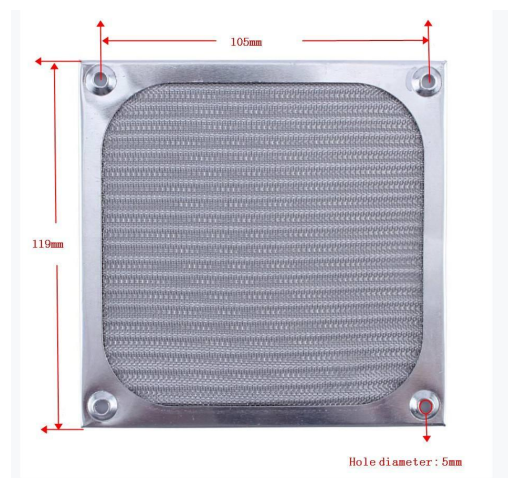

铝包边金属网罩
Metal screen filter

Product Model:	6 cm pc fan filter
Product Size:	60X60 mm
Screw size:	4.5 ± 0.2mm
Applicable fan	6010, 6015, 6020 etc
Product weight:	7g /pc
Hole distance	50 mm

Product Model:	8 cm pc fan filter
Product Size	83X83 mm
Screw size	4.3 ± 0.2mm
Applicable fan	8010, 8015, 8020 etc
Product weight:	12.5g /pc
Hole distance	71mm

铝包边金属网罩
Metal screen filter

Product Model:	9 cm pc fan filter
Product Size	92X92 mm
Screw size:	4.3 ± 0.2mm
Applicable fan:	9010, 9015, 9020 etc
Product weight:	14.5g /pc
Hole distance	82mm

Product Model:	12 cm pc fan filter
Product Size	119X119 mm
Screw size	4.3 ± 0.2mm
Applicable fan:	12025, 12038 etc
Product weight:	12025, 12038 etc
Hole distance	105mm