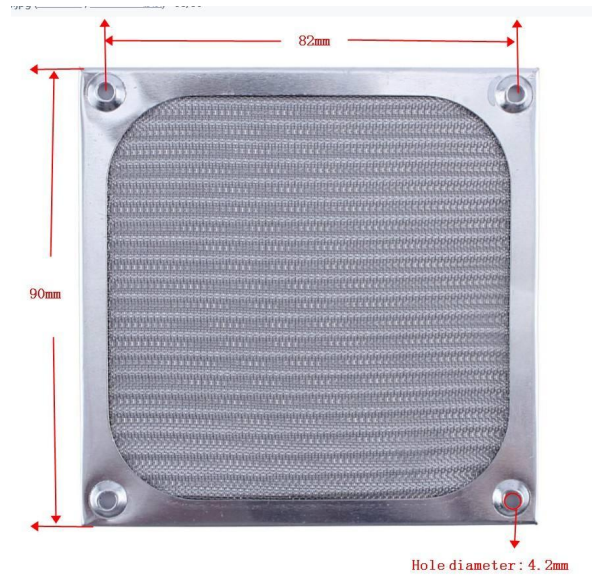

铝包边金属网罩
Metal screen filter

Product Model:	6 cm pc fan filter
Product Size:	60X60 mm
Screw size:	4.5 ± 0.2mm
Applicable fan	6010, 6015, 6020 etc
Product weight:	7g /pc
Hole distance	50 mm

Product Model:	8 cm pc fan filter
Product Size	83X83 mm
Screw size	4.3 ± 0.2mm
Applicable fan	8010, 8015, 8020 etc
Product weight:	12.5g /pc
Hole distance	71mm

铝包边金属网罩
Metal screen filter

Product Model:	9 cm pc fan filter
Product Size	92X92 mm
Screw size:	4.3 ± 0.2mm
Applicable fan:	9010, 9015, 9020 etc
Product weight:	14.5g /pc
Hole distance	82mm

Product Model:	12 cm pc fan filter
Product Size	119X119 mm
Screw size	4.3 ± 0.2mm
Applicable fan:	12025, 12038 etc
Product weight:	12025, 12038 etc
Hole distance	105mm